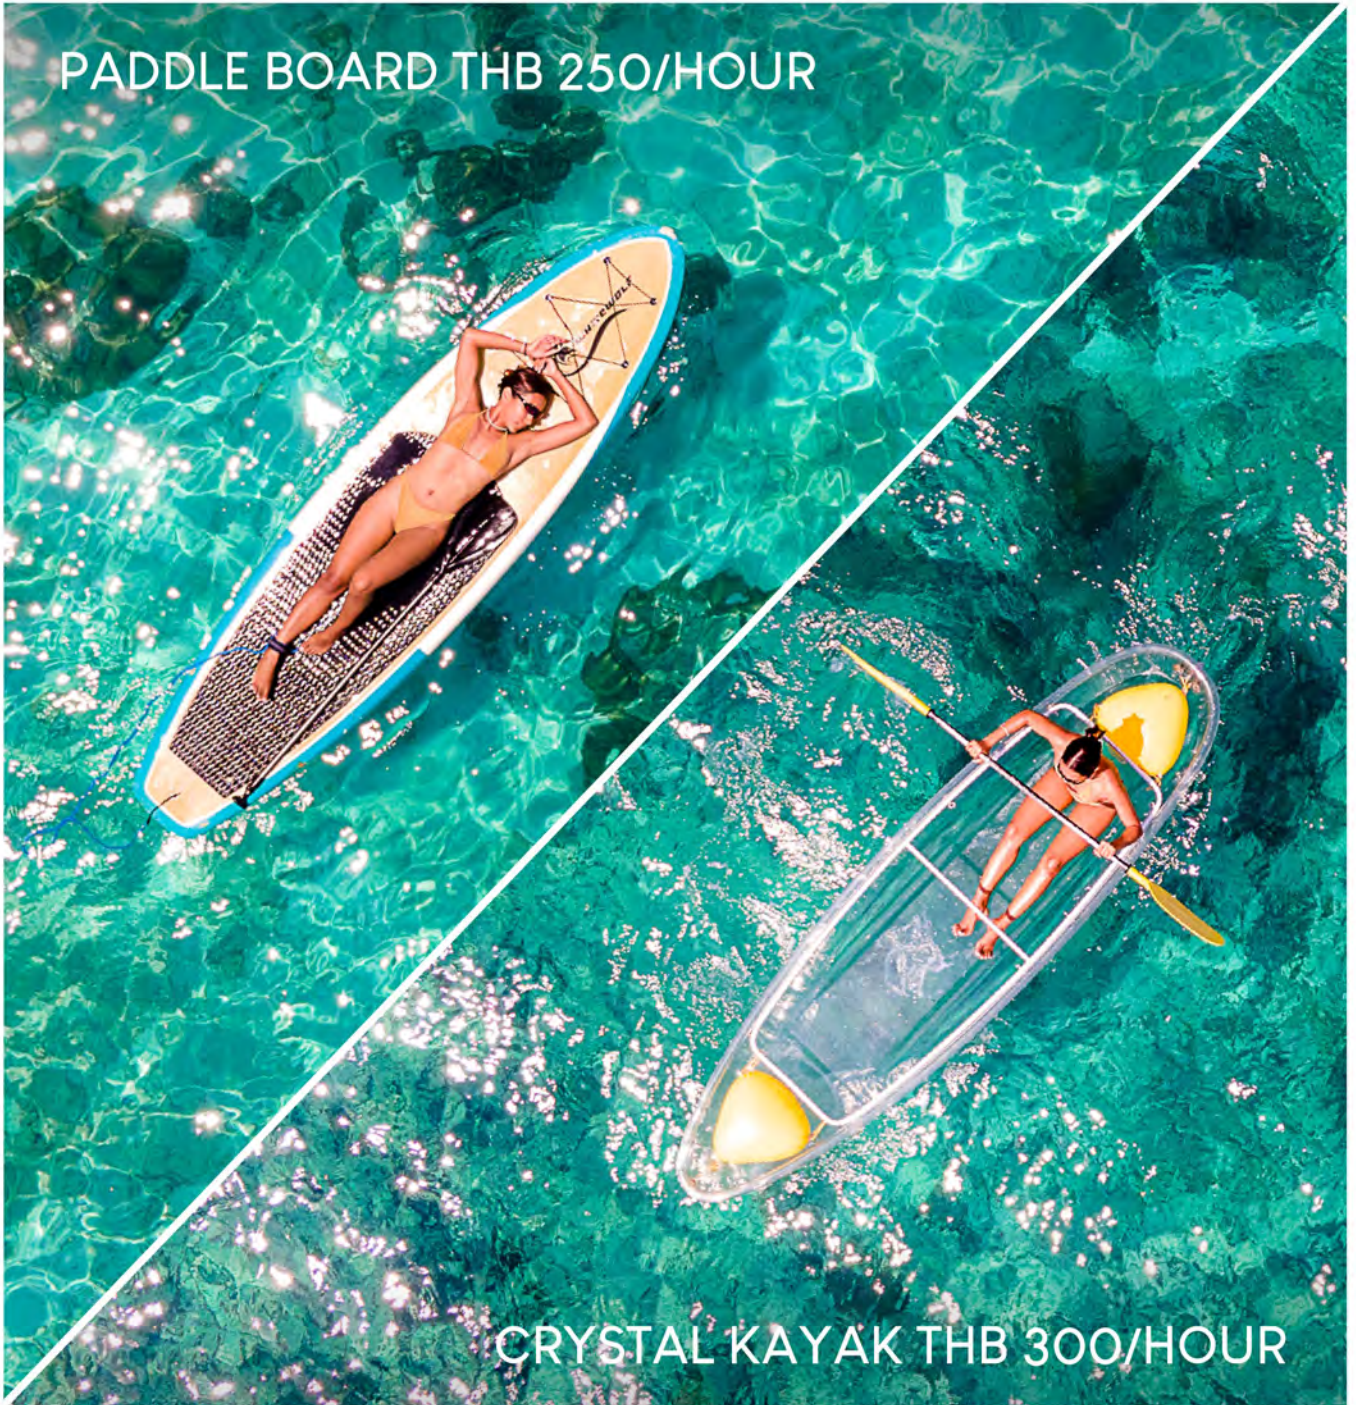

PADDLE BOARD THB 250/HOUR

CRYSTAL KAYAK THB 300/HOUR

A NEW WAY TO...
EXPLORE LIPE ISLAND

RENTALS PRICE

SNORKELING FIN
THB 50 NET/DAY

SNORKELING MASK
THB 50 NET/DAY

LIFE JACKET
FREE 1 HOUR

KAYAK
FREE 1 HOUR

Snorkeling Mask and Fins must return on or before 6 p.m.
Any loss or damage of equipment charges will apply.